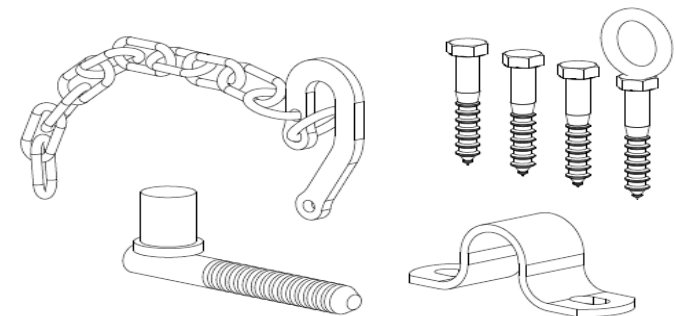

CODE: **SFGP1**  
APPLICATION: *Farm gate latch kit for both timber and zinc plated*  
FINISH: *Zinc plated*  
QTY/BOX: 30

CODE: **SFGP2**  
APPLICATION: *Farm gate hinge kit to suit round or square timber posts*  
FINISH: *Zinc plated*  
QTY/BOX: 15