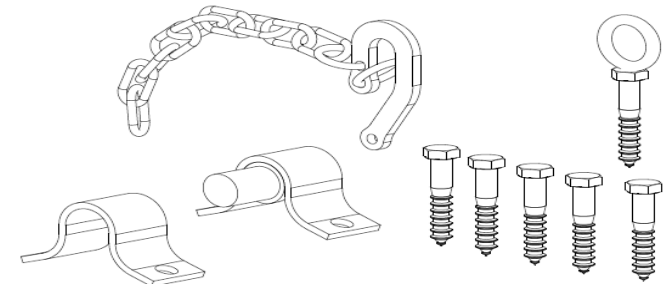

CODE: **SFGP1**  
APPLICATION: *Farm gate latch kit for both timber and zinc plated*  
FINISH: *Zinc plated*  
QTY/BOX: 30

CODE: **SFGP2**  
APPLICATION: *Farm gate hinge kit to suit round or square timber posts*  
FINISH: *Zinc plated*  
QTY/BOX: 15

CODE: **SFGP3**  
APPLICATION: *Farm gate hing kit to suit round or square timber posts*  
FINISH: *Zinc plated*  
QTY/BOX: 15

ABN: 17 107 320 338  
P.O Box 1003  
Archerfield QLD 4108

13 003 SUPER (78737)  
Ph - (07) 3274 3111  
Fax- (07) 3274 3112  
[sales@supersteelaust.com.au](mailto:sales@supersteelaust.com.au)  
[www.supersteelaust.com.au](http://www.supersteelaust.com.au)

CODE: **SFGP4**  
APPLICATION: *Farm gate hing kit to suit 100mm square timber and steel posts*  
FINISH: *Zinc plated*  
QTY/BOX: *15*

CODE: **SFGP5**  
APPLICATION: *Farm gate hinge kit to suit steel posts both round and square (SWOP20 Hinges)*  
FINISH: *Zinc plated*  
QTY/BOX: *10*

CODE: **SFGP6**  
APPLICATION: *Farm gate hinge kit to suit timber posts, ideal for large gate openings where gate adjustment is needed*  
FINISH: *Zinc plated*  
QTY/BOX: *10*

ABN: 17 107 320 338  
P.O Box 1003  
Archerfield QLD 4108