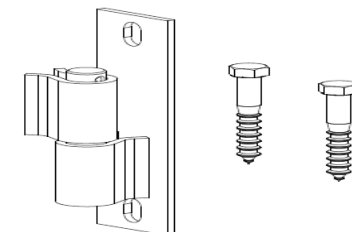

CODE: **SBOP20**
APPLICATION: *Heavy duty general purpose pin and socket hing to suit steel or timber post and steel ramped gate*
FINISH: *Zinc plated*
QTY/BOX: *20*