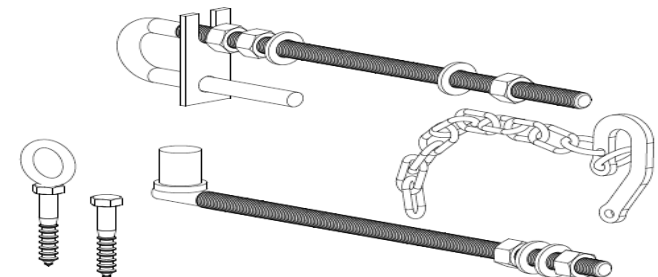

CODE: **SFGP1**  
APPLICATION: *Farm gate latch kit for both timber and zinc plated*  
FINISH: *Zinc plated*  
QTY/BOX: 30

CODE: **SFGP2**  
APPLICATION: *Farm gate hinge kit to suit round or square timber posts*  
FINISH: *Zinc plated*  
QTY/BOX: 15

CODE: **SFGP3**  
APPLICATION: *Farm gate hing kit to suit round or square timber posts*  
FINISH: *Zinc plated*  
QTY/BOX: 15

ABN: 17 107 320 338  
P.O Box 1003  
Archerfield QLD 4108

13 003 SUPER (78737)  
Ph - (07) 3274 3111  
Fax- (07) 3274 3112  
[sales@supersteelaust.com.au](mailto:sales@supersteelaust.com.au)  
[www.supersteelaust.com.au](http://www.supersteelaust.com.au)

CODE: **SFGP4**  
APPLICATION: *Farm gate hing kit to suit 100mm square timber and steel posts*  
FINISH: *Zinc plated*  
QTY/BOX: *15*

CODE: **SFGP5**  
APPLICATION: *Farm gate hinge kit to suit steel posts both round and square (SWOP20 Hinges)*  
FINISH: *Zinc plated*  
QTY/BOX: *10*

CODE: **SFGP6**  
APPLICATION: *Farm gate hinge kit to suit timber posts, ideal for large gate openings where gate adjustment is needed*  
FINISH: *Zinc plated*  
QTY/BOX: *10*

ABN: 17 107 320 338  
P.O Box 1003  
Archerfield QLD 4108