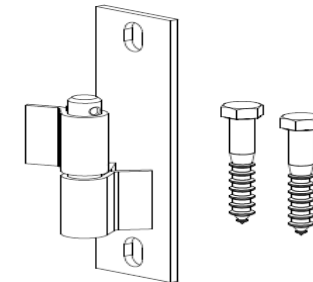

CODE: **SBOP16**
APPLICATION: *General purpose pin and socket hinge to suit steel or timber post and steel ramped gate*
FINISH: *Zinc plated*
QTY/BOX: *25*