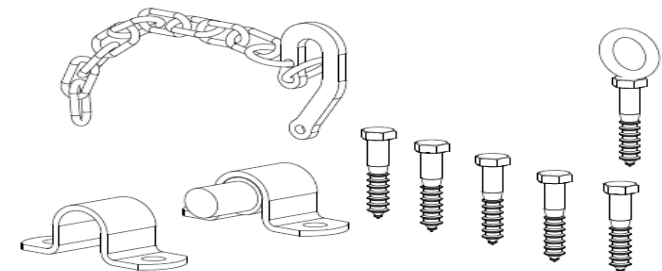

CODE: **SFGP3**
APPLICATION: *Farm gate hing kit to suit round or square timber posts*
FINISH: *Zinc plated*
QTY/BOX: 15