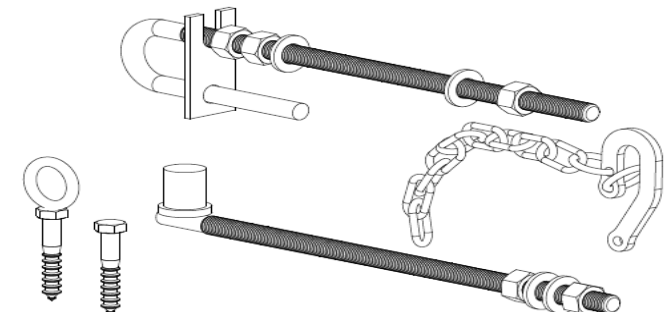

CODE: **SFGP6**  
APPLICATION: *Farm gate hinge kit to suit timber posts, ideal for large gate openings where gate adjustment is needed*  
FINISH: *Zinc plated*  
QTY/BOX: *10*

ABN: 17 107 320 338  
P.O Box 1003  
Archerfield QLD 4108

13 003 SUPER (78737)  
Ph - (07) 3274 3111  
Fax- (07) 3274 3112  
[sales@supersteelaust.com.au](mailto:sales@supersteelaust.com.au)  
[www.supersteelaust.com.au](http://www.supersteelaust.com.au)

CODE: **SFGP7**  
APPLICATION: *Heavy duty farm gate hinge kit to suit timber posts*  
FINISH: *Zinc plated*  
QTY/BOX: *10*

CODE: **SFGP8**  
APPLICATION: *Farm gate hinge kit to suit timber and steel posts*  
FINISH: *Zinc plated*  
QTY/BOX: *10*

CODE: **SFGP9**  
APPLICATION: *Farm gate hing kit to suit timber posts, ideal for large gate openings where gate adjustment is needed*  
FINISH: *Zinc plated*  
QTY/BOX: *10*