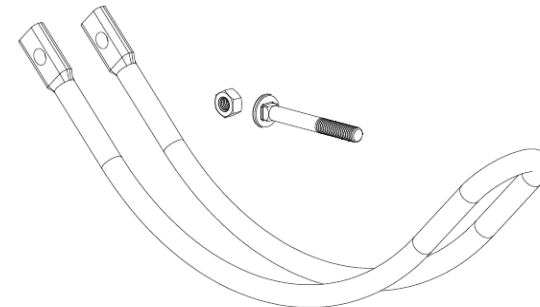

ABN: 17 107 320 338
P.O Box 1003
Archerfield QLD 4108

13 003 SUPER (78737)
Ph - (07) 3274 3111
Fax- (07) 3274 3112
sales@supersteelaust.com.au
www.supersteelaust.com.au

CODE:
APPLICATION:
FINISH:
QTY/BOX:

SCP 14
14mm Cattle yard pin
Zinc plated
20

CODE:
APPLICATION:
FINISH:
QTY/BOX:

SCP 16
16mm Cattle yard pin
Zinc plated
20

CODE:
APPLICATION:
FINISH:
QTY/BOX:

SFGB1
Farm gate bow latch, suit 25NB farm gates requiring securing in the middle (not stock proof)
Zinc plated
10