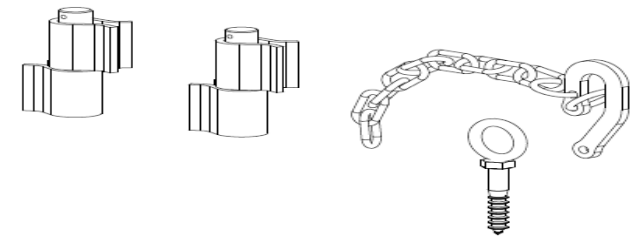

CODE: **SFGP1**  
APPLICATION: *Farm gate latch kit for both timber and zinc plated*  
FINISH: *Zinc plated*  
QTY/BOX: 30

CODE: **SFGP2**  
APPLICATION: *Farm gate hinge kit to suit round or square timber posts*  
FINISH: *Zinc plated*  
QTY/BOX: 15

CODE: **SFGP3**  
APPLICATION: *Farm gate hing kit to suit round or square timber posts*  
FINISH: *Zinc plated*  
QTY/BOX: 15

ABN: 17 107 320 338  
P.O Box 1003  
Archerfield QLD 4108

13 003 SUPER (78737)  
Ph - (07) 3274 3111  
Fax- (07) 3274 3112  
[sales@supersteelaust.com.au](mailto:sales@supersteelaust.com.au)  
[www.supersteelaust.com.au](http://www.supersteelaust.com.au)

CODE: **SFGP4**  
APPLICATION: *Farm gate hing kit to suit 100mm square timber and steel posts*  
FINISH: *Zinc plated*  
QTY/BOX: *15*

CODE: **SFGP5**  
APPLICATION: *Farm gate hinge kit to suit steel posts both round and square (SWOP20 Hinges)*  
FINISH: *Zinc plated*  
QTY/BOX: *10*