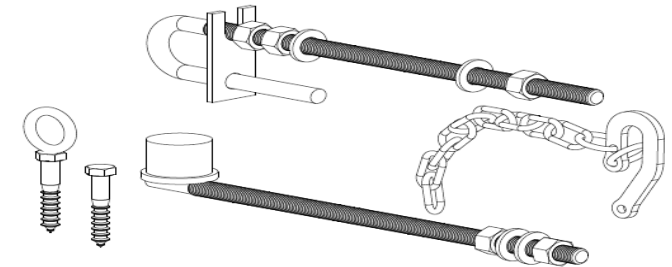

ABN: 17 107 320 338
P.O Box 1003
Archerfield QLD 4108

13 003 SUPER (78737)
Ph - (07) 3274 3111
Fax- (07) 3274 3112
sales@supersteelaust.com.au
www.supersteelaust.com.au

CODE: **SFGP7**
APPLICATION: *Heavy duty farm gate hinge kit to suit timber posts*
FINISH: *Zinc plated*
QTY/BOX: *10*