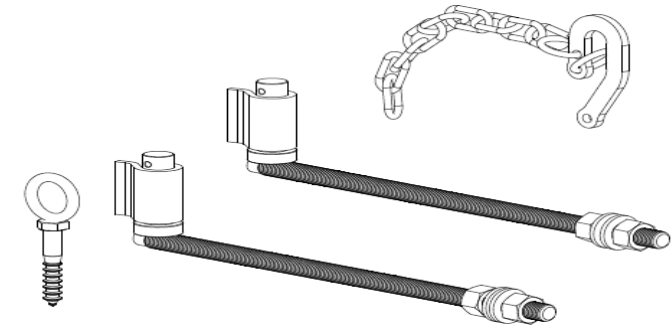

CODE: **SFGP8**
APPLICATION: *Farm gate hinge kit to suit timber and steel posts*
FINISH: *Zinc plated*
QTY/BOX: *10*